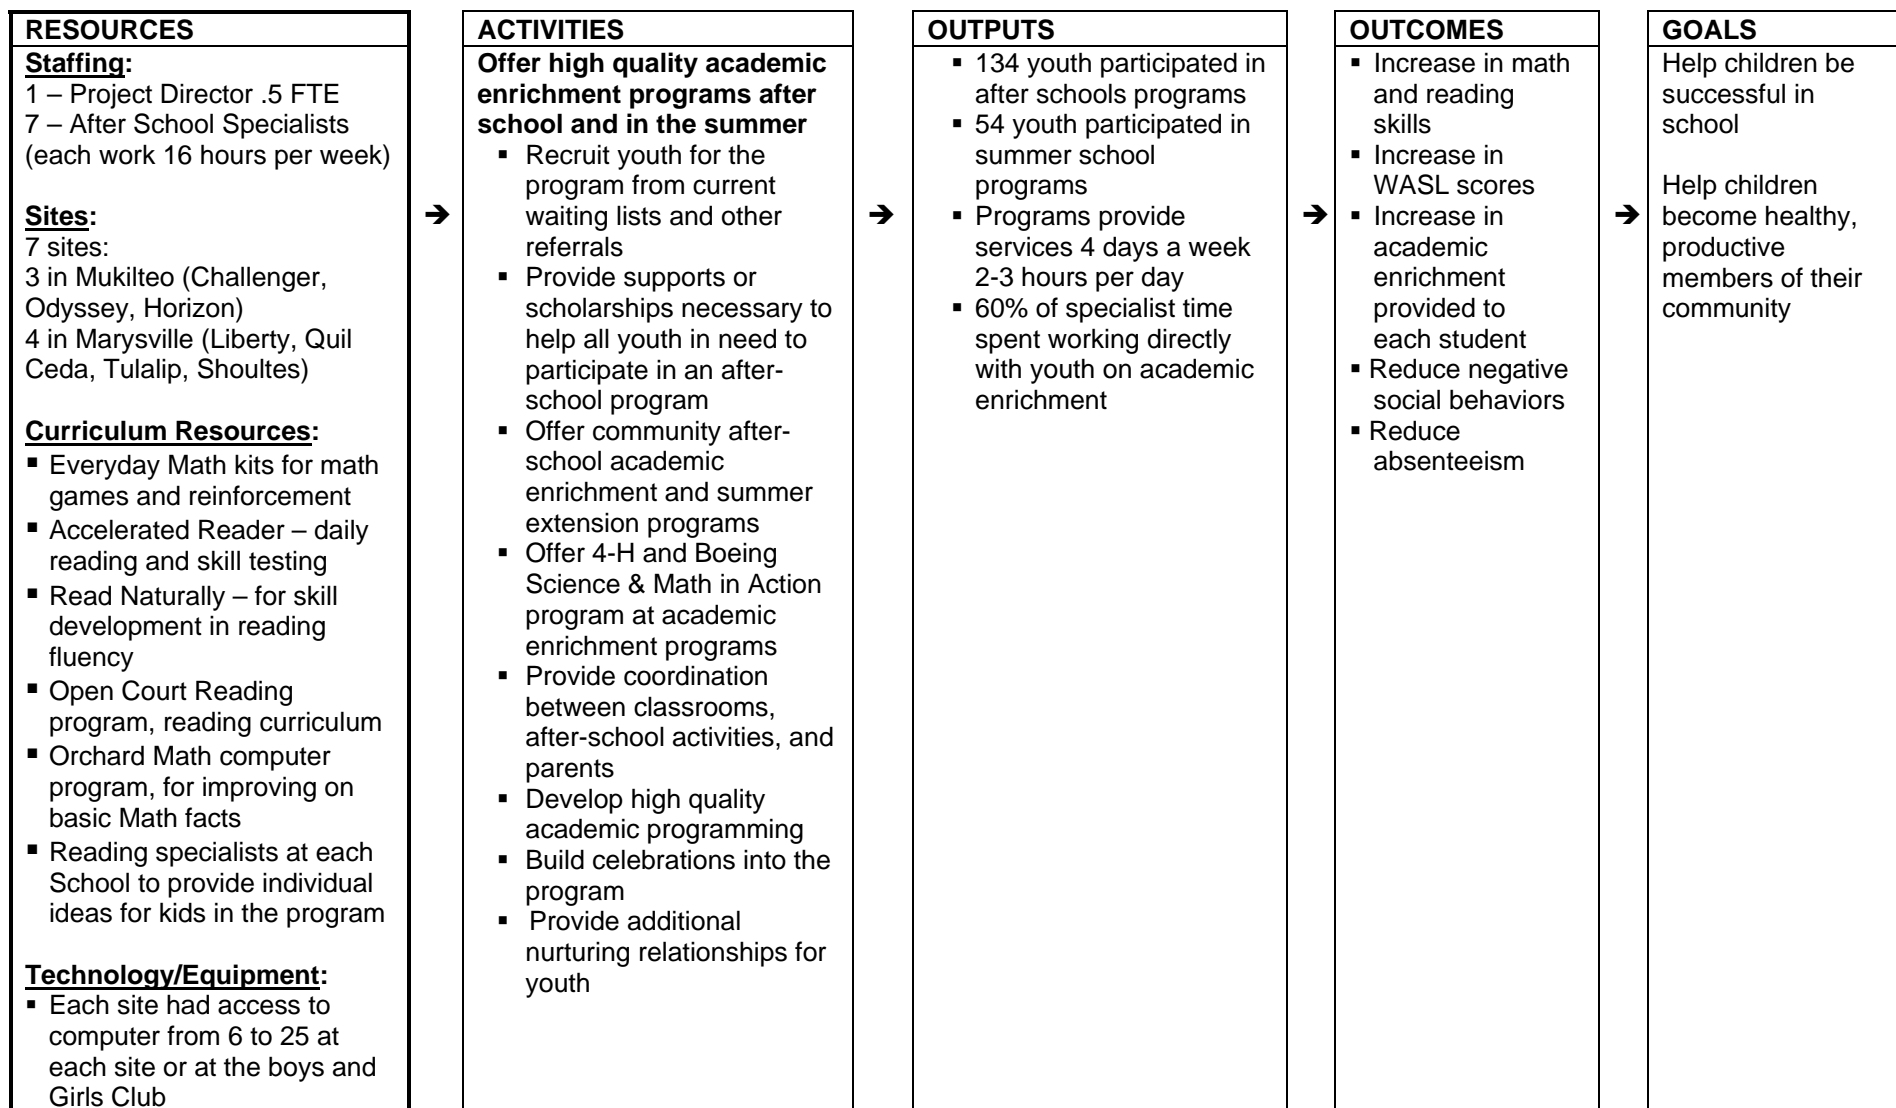

LOGIC MODEL

Washington Alliance for Better Schools – Marysville and Mukilteo School Districts 21st CCLC Project

Washington Alliance for Better Schools – Marysville and Mukilteo School Districts 21st CCLC Project (continued)