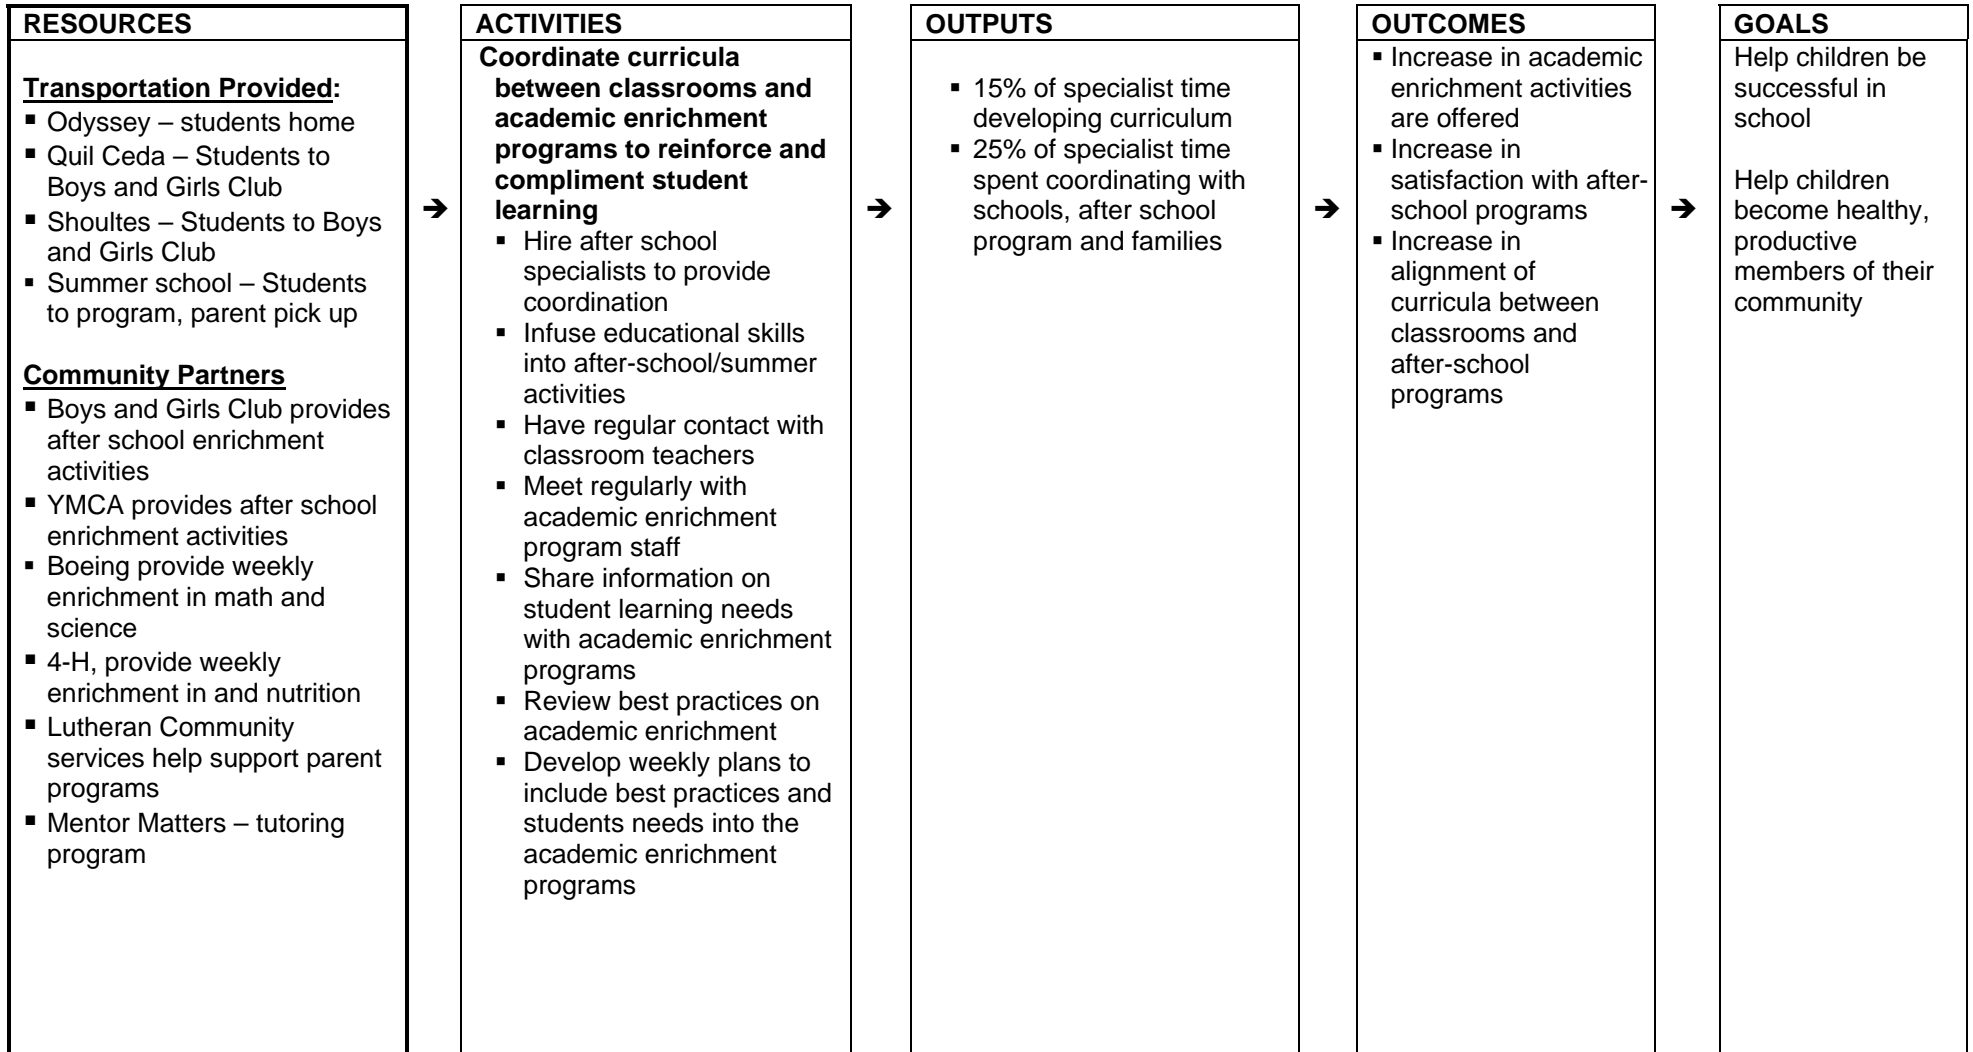

LOGIC MODEL

Washington Alliance for Better Schools – Marysville and Mukilteo School Districts 21st CCLC Project

Washington Alliance for Better Schools – Marysville and Mukilteo School Districts 21st CCLC Project (continued)